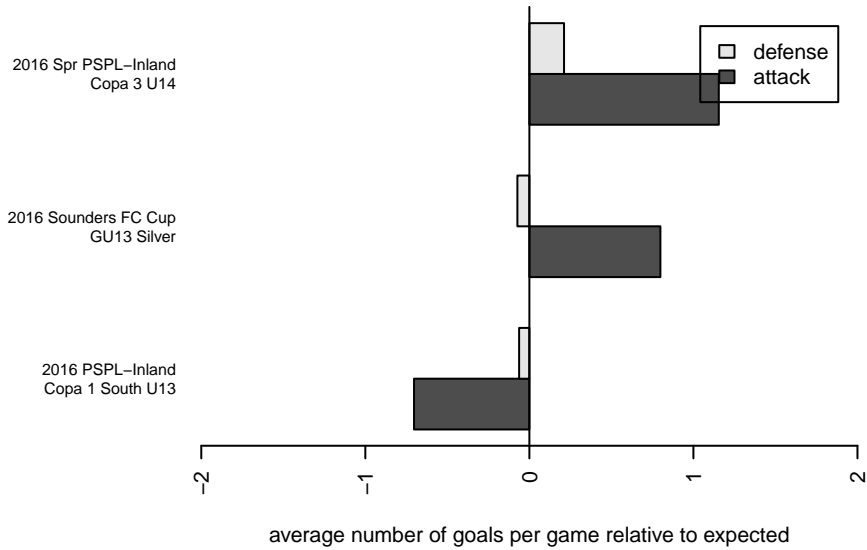

Endeavour Soccer Academy G04

, WA
 G04 total strength=907
 attack=2.35 defense=0.89
 fall league = PSPL–Inland Copa 1 South U13
 spr league = Spr PSPL–Inland Copa 3 U14
 notes= Wallace 2016

alt names used:
 Endeavour Soccer Academy G04
 Endeavour Soccer Academy Wallace 04

Venues played:
 2016 Sounders FC Cup GU13 Silver
 2016 PSPL–Inland Copa 1 South U13
 2016 Spr PSPL–Inland Copa 3 U14

Endeavour Soccer Academy G04
 Dots are actual minus expected GF (blue circles) and GA (red triangles).
 Blue line is smoothed change in attack strength. Red is smoothed change in defense strength.

**attack and defense variance (black dot)
relative to other teams
and top 10 in region**

**attack and defense rating
relative to others at age
and all opponents in last 13 months**

Performance relative to 13 month average