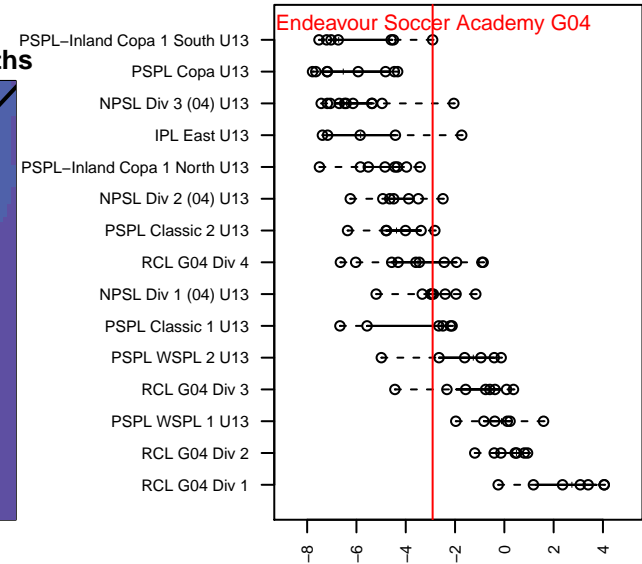

Endeavour Soccer Academy G04

, WA
 G04 total strength=907
 attack=2.35 defense=0.89
 fall league = PSPL–Inland Copa 1 South U13
 spr league = Spr PSPL–Inland Copa 3 U14
 notes= Wallace 2016

alt names used:
 Endeavour Soccer Academy G04
 Endeavour Soccer Academy Wallace 04

Venues played:
 2016 Sounders FC Cup GU13 Silver
 2016 PSPL–Inland Copa 1 South U13
 2016 Spr PSPL–Inland Copa 3 U14

Endeavour Soccer Academy G04
 Dots are actual minus expected GF (blue circles) and GA (red triangles).
 Blue line is smoothed change in attack strength. Red is smoothed change in defense strength.

**attack and defense variance (black dot)
relative to other teams
and top 10 in region**

**attack and defense rating
relative to others at age
and all opponents in last 13 months**

Performance relative to 13 month average